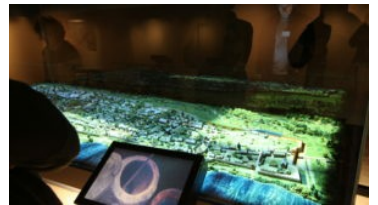

INTERACTIVE MODEL

Fortified City of Montreal

Stewart Museum

Montreal, Quebec, Canada, 2011

As part of its *History and Memory* exhibit, the Stewart Museum displays a model of the fortified city of Montreal that engages the viewer in a unique interactive experience.

Description

The model, completely restored in 2011, now uses technology to combine historical interpretation with illustrations from the Museum’s collections. With this restored model, visitors can literally “touch” history.

Various layers of video content bring this installation to life, creating a fun and dynamic experience.

Expertise

-  Audio
-  Video
-  Lighting
-  Interactivity
-  Stage design

Mandate

Audiovisual design, set design and lighting
Project management and technical direction
Installation
Programming and calibration