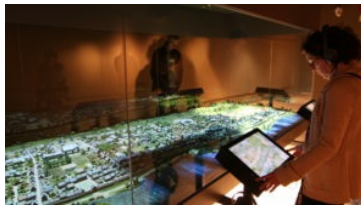

INTERACTIVE MODEL

Fortified City of Montreal

Stewart Museum

Montreal, Quebec, Canada, 2011

As part of its *History and Memory* exhibit, the Stewart Museum displays a model of the fortified city of Montreal that engages the viewer in a unique interactive experience.

Description

The model, completely restored in 2011, now uses technology to combine historical interpretation with illustrations from the Museum’s collections. With this restored model, visitors can literally “touch” history.

Various layers of video content bring this installation to life, creating a fun and dynamic experience.

Expertise

-  Audio
-  Video
-  Lighting
-  Interactivity
-  Stage design

Mandate

Audiovisual design, set design and lighting
Project management and technical direction
Installation
Programming and calibration